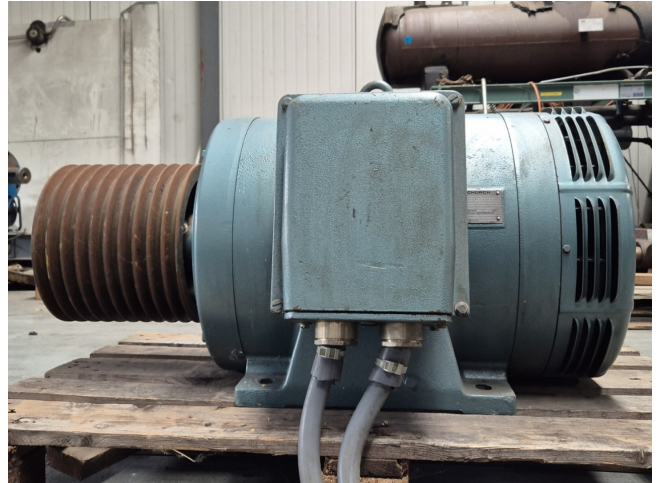

Schorch KN5250M-BB014-051

Specifications

Brand	Schorch
Type	KN5250M-BB014-051
kW	90
RPM	1460
Size & Weight	1020x680x570 mm (LxWxH)
50 Hz / 60 Hz	50 Hz
Stock	1

Description

Used Schorch KN5250M-BB014-051

Used Schorch KN5250M-BB014-051 electric motor with the following specifications: 50 Hz - 90 kW - 1460 RPM.